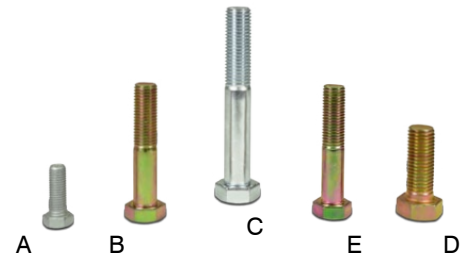

Bolts

Part No.	Description	Application/Engine
2856125 (A)	BOLT-HEX H	236D, 242D, 434F, 444F
4471717 (B)	BOLT-HEX	318C
4471721 (C)	BOLT-HEX	374D L, 330D L
4471722 (D)	BOLT-HEX	330D
4471723	BOLT-HEX	336D L
4471731 (E)	BOLT-HEX	320D/E

Clamps

Part No.	Description	Application/Engine
2419265 (F)	CLAMP-MUFFLER	330D, 966H, 824K
2485576 (G)	CLAMP AS - V BAND	MULTIPLE APPLICATIONS
3887017	CLAMP-BENT BOLT	330D, 336D, D5R, D6N

Sensors

Part No.	Description	Application/Engine
2661466 (H)	SENSOR GP-POSITION	770D, 775G, 966M, C15
2661467	SENSOR GP-POSITION	12M, 16M, C9.3, C13
2746718 (I)	SENSOR	C13, C15, C18

Valves

Part No.	Description	Application/Engine
1529857 (J)	VALVE EXHAUST	3034
1888640 (K)	VALVE INLET	3034

Piston Pumps

Part No.	Description	Application/Engine
2775566	PISTON PUMP	854K, 991K, 992K
2021335 (L)	PISTON PUMP	637G, 631G, 627G

Part No.	Description
1241702	HOSE RADIATOR
2415766	HOSE RADIATOR
9X4282	INDICATOR
1070984LK	LINER KIT
3054672	MUFFLER AS
1537988	NUT
2W8843	PIPE A
1070984PK	PISTON KIT
1720844	PLATE-CLUTCH
2354110	PUMP GRP
9X0352	RECEPTACLE
3104188	RING PISTON TOP
1080350	RING-RETAINING
1716001	ROTATING GRP
2249464	SEAL KIT
2342594	SEAL KIT
2522427	SEAL KIT
2590719	SEAL KIT
2618001	SEAL KIT
2667874	SEAL KIT
3500972	SEAL KIT
3712737	SEAL KIT
3712751	SEAL KIT
1135950	SEAL -LIP TYPE
0336038	SEAL O RING
0336041	SEAL O RING
2271147	SEAL-WIPER
2465083	SLEEVE - SPACER
5I8758	SPACER
1767516	SWASHPLATE
4512177	WASHER - HARD