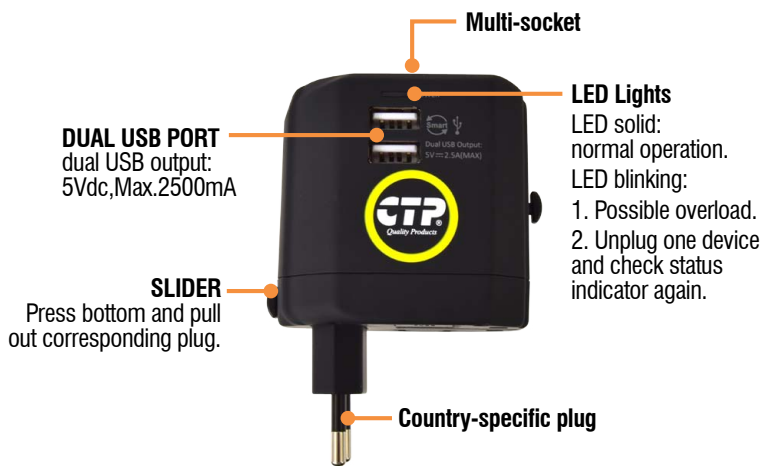

The new CTP Travel Adapter features:

Input Voltage: 100-240VAC, 50/60Hz
Max Power: 110V-660W/230V-1380W

*Please check the safety data sheet or data plate on the device to find more information before use.

Compatibility:

Australia, China

USA

UK

Europe

- ✓ The CTP Travel Adaptor is suitable for use with most electronic devices up to 1380W at 230V and 660W at 110V.
- ✓ It can be used with multiple appliances such as:
 - Digital cameras
 - MP3 Players
 - Mobile phones
 - GPS
 - Laptops
 - Small travel hair dryers
 - Travel irons and more
- ✓ Includes 1 replacement fuse