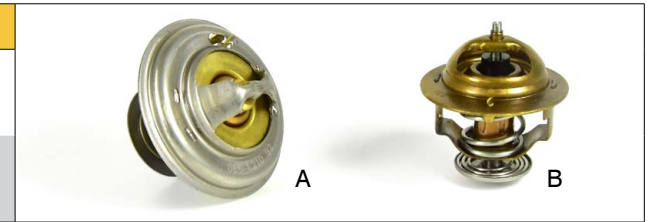

Thermostats

Part No.	Description	Application
2169737 (A)	THERMOSTATS	924G, 924GZ, 928G
2354960 (B)	THERMOSTATS	236B, 277C, 907H, 908H

Clip

Part No.	Description	Application
1087550 (C)	CLIP	330C, 336D, 349D, 980H
411676 (D)	CLIP	315F, 320E, 330C
7Y4868 (E)	CLIP	320B, 320BL, 320C, 365

Lamp Gp.

Part No.	Description	Machine Model
1074401	LAMP GP.	140H, 950G, 962G
1950191	LAMP GP.	432F
1950192 (F)	LAMP GP.	432F
3348049	LAMP GP.	777
3E6466 (G)	LAMP GP.	988F, 950F, 966G
8C6207 (H)	LAMP GP.	950F
9X1407	LAMP GP.	RM-350, SM 350

Plate Clutch

Part No.	Description	Application
6Y7198	PLATE-CLUTCH	993K, 992G, 854G, 994H
3708590 (I)	PLATE-CLUTCH	824G, D9T, D11T, 988F
1210677 (J)	PLATE-CLUTCH	D11R/D11T

*Part Numbers are used for reference purposes only.

Part No.	Description
9T2716	Cylinder
2764005	Cylinder
2063629	Cylinder
14X-30-13115	Cylinder
134-30-63154	Cylinder
2559265	Disc-Friction
1852068	Elbow
14X-15-22441	Gear
1326469	Hardness
2142249	Head
9x1275	holder
2635376	Hose
1460029	Hose
1620218	INJECTOR G
1278205	INJECTOR G
1278228	INJECTOR G
9X3068	Lamp -G
9X3064	Lamp -G
9X3066	Lamp -G
198-54-41982	Lock
2128609	Nozzle As
2128470	Nozzle GP
1932749	Nozzle GP
1932750	Nozzle TIP
198-71-21911	Nut
5I7563	Oil Cooler
207-70-73210	Pin
14Y-50-11314	Pin
3652574	Pin
144-874-8480	Pin
13F-Z27-5610	Pin
1955578	Pin As
2159366	Pin As