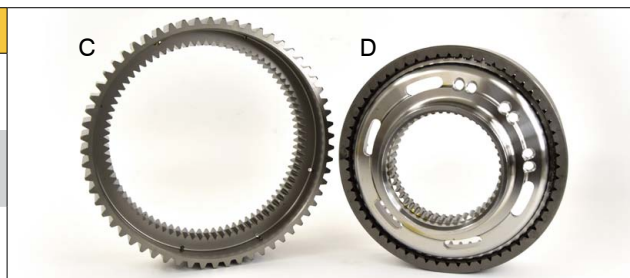

Cartridge

Part No.	Description	Engine No.
2622870 (A)	CARTRIDGE	C9
3016868	CARTRIDGE	3508

Idlers

Part No.	Description	Machine Model
1254655 (B)	IDLER GP.	D9N
2024303	IDLER AS.	D6R, D6T

Ring Gears

Part No.	Description	Machine Model
7G6062 (C)	RING GEAR	950F, 966C, 950
2172879 (D)	RING GEAR	420D/E, 422E, 430D/E, 442D/E
4V4504	RING GEAR	D25, D30

Wiper Motors

Part No.	Description	Machine Model
1010744 (E)	WIPER MOTOR	950F, 966F
1477979	WIPER MOTOR	D6R, D6T, D7R
1477976 (F)	WIPER MOTOR	D11, D7R
1898622 (G)	WIPER MOTOR	972G, 980H, 950H

Plates

Part No.	Description	Machine Model
1709989 (H)	PLATE	345B
1709990 (I)	PLATE	345B
1733444	PLATE	320C, 320D

Other Parts Now Available

Part No.	Description
2P8421	Adapter
9R1494	Bearing
6W9173	Bearing
3079855	Bearing
1746819	Bearing Sleeve
3196716	Body
3R2299	Bolt
6V5894	Bolt
1123928	Bolt
9X2404	Bolt
14X32-11350	Bolt
9X6615	Bolt
1542428	Bolt
8S9089	Bolt
1512900	Bolt-Flange
2264370	Bolt-Studs
1D4620	Cap
1035520	Carrier
7Y1650	Clamp
1411667	Clamp-Hose
1U5804	Crimp Tool
9W7043	Cutting Edge
4T8797	Cutting Edge
4T2977	Cutting Edge
1266951	Cylinder
20Y-70-23230	Dust Seal
9Y5992	Gasket
2G9796	Gasket
2274892	Gasket
1719283	Gear
1292341	Gear
3T5928	Gear
705-51-30290	Gear Pump

Part No.	Description
07446-66200	Gear Pump
07442-71102	Gear Pump
705-21-32051	Gear Pump
07436-72202	Gear Pump
705-41-01050	Gear Pump
175-13-23500	Gear Pump
2402988	Guard
5D6998	Horn
2176692	Hose Tee
1254655	Idler
2024303	Idler
1884192	Locknuts
1263019	Motor As-Gov.
1982914	Nut
2453078	Nut
9T4841	Pin
2512542	Pin As
4583868	Pinion
2889943	Piston As
1683384	Piston As
3G3484	Plate
1411236	Race-Freew
1652793	Retainer
7G6062	Ring Gear
2172879	Ring Gear
4V4504	Ring Gear
1777496	Ring Piston
1837808	Rod
8T5063	Rod
5P5379	Rod
8C3437	Rod
1P8717	Roller
9D7988	Seal