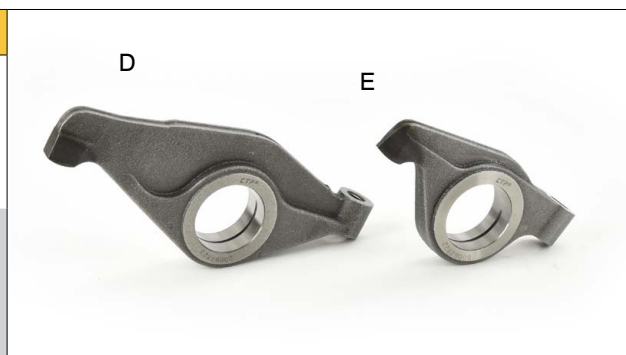

Barrel

Part No.	Description	Application
1022061	BARREL	D6H
1588966 (A)	BARREL	365C, 385C
1653839 (B)	BARREL	312C
1949987	BARREL	305.5, 307, 307B, 307C

Serpentine Belt

Part No.	Description	Application
2964737	SERPENTINE BELT	C4.2
3109543 (C)	SERPENTINE BELT	C4.2
3109592	SERPENTINE BELT	312

Arm Rocker

Part No.	Description	Application
1159398 (D)	ARM ROCKER	C12
1159399 (E)	ARM ROCKER	C12

Gear

Part No.	Description	Application
207-26-71520	GEAR	PC300-8, PC350-8, PC450-8
207-27-71121 (F)	GEAR	PC270-8, PC300-8, PC350-7
20Y-26-21180 (G)	GEAR	PC200-6, PC210-6, PC220-6
20Y-26-21210	GEAR	PC200-6, PC210-6, PC220-6
20Y-26-21220	GEAR	PC200-6, PC210-6, PC220-6
20Y-26-21230	GEAR	PC200-6, PC210-6, PC220-6

*Part Numbers are used for reference purposes only.

Other Parts Now Available

Part No.	Description
2873789	Barrel
1917589	Barrel
1173884	Bit
3388484	BOLT-HEX
14Y71-13181	BRACKET
1588967	Bushing
424-70-11770	BUSHING
6N1946	CAPACITOR
20Y-26-21150	CARRIER
6732-81-8220	CLAMP,V
6742-01-3620	CLAMP,V-BAND
6685-81-7503	CLEANER ASS'
2255454	Con Rod
705-18-03330	COUPLING
6150-21-2250	CREVICE SEAL
3938990	Crown
3461093	CYLINDER
1776915	Cylinder
20Y-30-42120	CYLINDER
8233-06-3350	DIODE
04020-01434	DOWEL P
07145-00120	DUST SEAL
07145-00110	DUST SEAL
07145-00100	DUST SEAL
07145-00085	DUST SEAL
1852639	FAN AS
6V0402	Flange
8T9403	Flange
07371-30640	FLANGE
6150-17-1813	GASKET
6210-61-6441	GASKET
6127-51-6822	GASKET
6128-11-6812	GASKET
1083515	Gasket - Metal Washer
2817040	Gasket Cooler Gp-Oil
6154-K2-9900	Gasket Kit
6736-11-5810	GASKET, EXH. MANIFOLD
2160040	GEAR
6732-31-1211	GEAR,CRANKSH
207-30-K1390	GUARD
14X-30-11312	GUARD L
14X-30-11292	GUARD R
6736-18-1310	GUIDE,VALVE
6736-19-1410	GUIDE,VALVE
2276191	Housing
3244232	HUB
3200690	Injector Gp