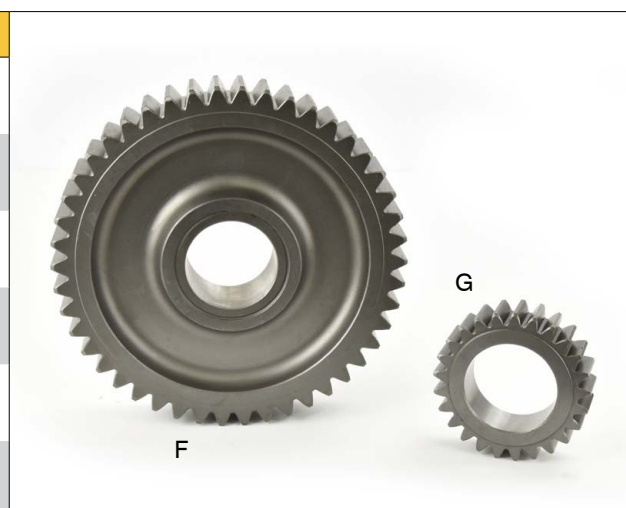

Barrel

Part No.	Description	Application
1022061	BARREL	D6H
1588966 (A)	BARREL	365C, 385C
1653839 (B)	BARREL	312C
1949987	BARREL	305.5, 307, 307B, 307C

Serpentine Belt

Part No.	Description	Application
2964737	SERPENTINE BELT	C4.2
3109543 (C)	SERPENTINE BELT	C4.2
3109592	SERPENTINE BELT	312

Arm Rocker

Part No.	Description	Application
1159398 (D)	ARM ROCKER	C12
1159399 (E)	ARM ROCKER	C12

Gear

Part No.	Description	Application
207-26-71520	GEAR	PC300-8, PC350-8, PC450-8
207-27-71121 (F)	GEAR	PC270-8, PC300-8, PC350-7
20Y-26-21180 (G)	GEAR	PC200-6, PC210-6, PC220-6
20Y-26-21210	GEAR	PC200-6, PC210-6, PC220-6
20Y-26-21220	GEAR	PC200-6, PC210-6, PC220-6
20Y-26-21230	GEAR	PC200-6, PC210-6, PC220-6

*Part Numbers are used for reference purposes only.

Other Parts Now Available

Part No.	Description
2873789	Barrel
1917589	Barrel
1173884	Bit
3388484	BOLT-HEX
14Y71-13181	BRACKET
1588967	Bushing
424-70-11770	BUSHING
6N1946	CAPACITOR
20Y-26-21150	CARRIER
6732-81-8220	CLAMP,V
6742-01-3620	CLAMP,V-BAND
6685-81-7503	CLEANER ASS'
2255454	Con Rod
705-18-03330	COUPLING
6150-21-2250	CREVICE SEAL
3938990	Crown
3461093	CYLINDER
1776915	Cylinder
20Y-30-42120	CYLINDER
8233-06-3350	DIODE
04020-01434	DOWEL P
07145-00120	DUST SEAL
07145-00110	DUST SEAL
07145-00100	DUST SEAL
07145-00085	DUST SEAL
1852639	FAN AS
6V0402	Flange
8T9403	Flange
07371-30640	FLANGE
6150-17-1813	GASKET
6210-61-6441	GASKET
6127-51-6822	GASKET
6128-11-6812	GASKET
1083515	Gasket - Metal Washer
2817040	Gasket Cooler Gp-Oil
6154-K2-9900	Gasket Kit
6736-11-5810	GASKET, EXH. MANIFOLD
2160040	GEAR
6732-31-1211	GEAR,CRANKSH
207-30-K1390	GUARD
14X-30-11312	GUARD L
14X-30-11292	GUARD R
6736-18-1310	GUIDE,VALVE
6736-19-1410	GUIDE,VALVE
2276191	Housing
3244232	HUB
3200690	Injector Gp