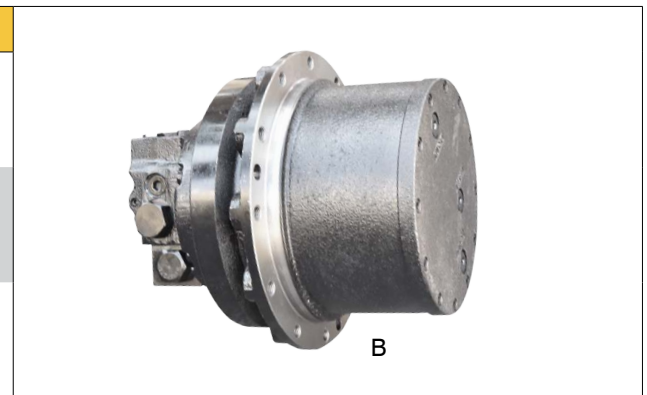

## Pump GP

Part No.	Description	Application / Model
1057322 (A)	PUMP GP	315, 317
1336766	PUMP GP	315B

## Final Drive

Part No.	Description	Application / Model
1484736 (B)	FINAL DRIVE	307C
2081145	FINAL DRIVE	304CR
3363985	FINAL DRIVE	305C

## V-Belt

Part No.	Description	Application / Model
2N1493 (C)	V-BELT	3306C, 3408, 3208
617139 (D)	V-BELT	3306C, 3408, 3208