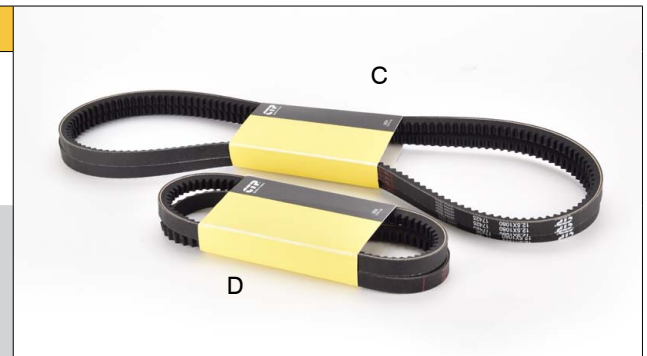

## Pump GP

Part No.	Description	Application / Model
1057322 (A)	PUMP GP	315, 317
1336766	PUMP GP	315B

## V-Belt

Part No.	Description	Application / Model
2N1493 (C)	V-BELT	3306C, 3408, 3208
617139 (D)	V-BELT	3306C, 3408, 3208