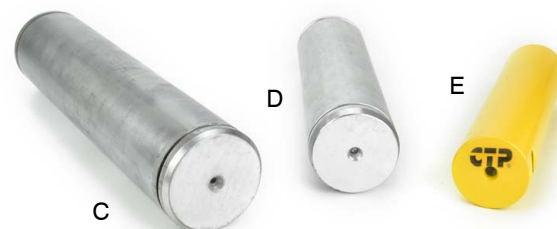

Core A

Part No.	Description	Application / Model
1S0172	CORE A	D8, D8H
8N4364 (A)	CORE A	D5

A

Pump GRP

Part No.	Description	Application / Model
1140602	PUMP GRP	320, 320L
1713239 (B)	PUMP GRP	330L

B

Pins

Part No.	Description	Application / Model
3209241 (C)	PIN	434E
3224585 (D)	PIN	428E
6G7773 (E)	PIN	769C, 773B, 771D, 777D

C

D

E

Sensor GP

Part No.	Description	Application / Model
1961185 (F)	SENSOR GP	3516, 994F
3203062 (G)	SENSOR GP	432F, 416F, 430F

F

G

Turbocharger

Part No.	Description	Application / Model
3160477 (H)	TURBOCHARGER	C4.4, M315D, M317D

H

Other Parts Now Available

Part No.	Description
6V9840	Adapter
2478710	Barrel
5I7623	Bolt
3227488	Cylinder Head Gasket
1367703	Cylinder Assy
2590459	Cylinder Assy
4B4635	Gasket
2343030	Gasket Inlet Manifold
2737360	Gasket-Exhaust Manifold
1355651	Hose
2239257	Hose
3224584	Pin
3285234	PIN-11
1544492	Plug-Adapt
3496093	Pump Grp
4349019	Ring Piston
3659197	Ring-Back Up
2070545	Seal As
3081884	Seal As-Buffer
0931379	Seal Oil
1179736	Seal Shaft
1179735	Seal Shaft
2968060	Sensor GP
707-99-45310	Service Kit
2111872	Tube
8N5292	Tube
1549023	Valve Fluid