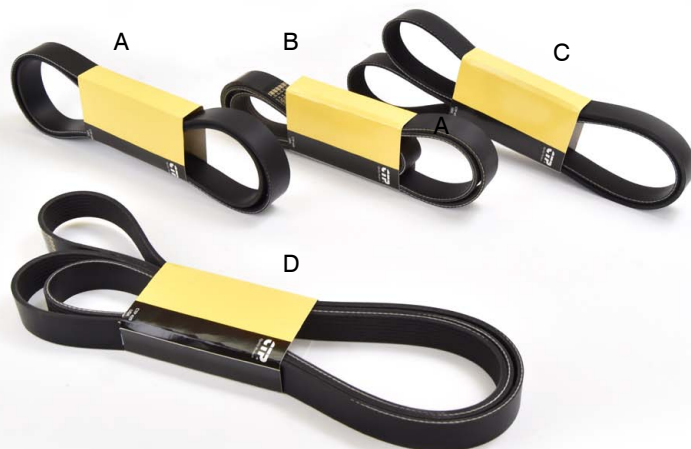

Serpentine Belts

Part No.	Description	Ribs	Length (mm)
1293574	SERPENTINE BELT - 6PK	6	1455
1420861	BELT-SERPENTINE	8	1905
1754862 (A)	SERPENTINE BELT - 8PK	8	1590
1974567	SERPENTINE BELT - 8PK	8	2540
2500678 (B)	BELT-SERPENTINE	8	1995
2624995 (C)	BELT-SERPENTINE	8	1535
2631862 (D)	SERPENTINE BELT - 8PK	8	2630
2672949	BELT-SERPENTINE	8	1980
2734204	BELT-SERPENTINE	8	1525
2774586	BELT-SERPENTINE	8	2370
3508742	BELT-SERPENTINE	8	1685
3623039	BELT-SERPENTINE	8	1510
3900532	BELT-SERPENTINE	8	1345

Switches

Part No.	Model
0993955 (E)	SWITCH A
2033223 (F)	SWITCH AS

Temperature Sensors

Part No.	Model
2380112 (G)	120M, 140M, 160M, 252B, 297C, 312D, 314D, 315D, 319B, 320D, 321D, 323D, 627H, 631K, 773E, 793F, 797/B, 797F, 906H, 907H, 908M, 914M, 986H, C175, C32
1916587 (H)	3516, 120M, 135H, 140M, 160M, 325C, 330C, 637G, 924G, 950G, 962G, 963C, C7, C9, D5G, D6N