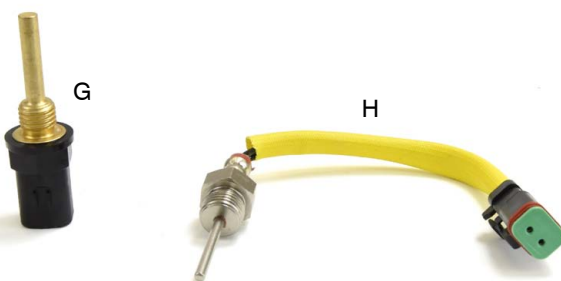

Serpentine Belts

Part No.	Description	Ribs	Length (mm)
1293574	SERPENTINE BELT - 6PK	6	1455
1420861	BELT-SERPENTINE	8	1905
1754862 (A)	SERPENTINE BELT - 8PK	8	1590
1974567	SERPENTINE BELT - 8PK	8	2540
2500678 (B)	BELT-SERPENTINE	8	1995
2624995 (C)	BELT-SERPENTINE	8	1535
2631862 (D)	SERPENTINE BELT - 8PK	8	2630
2672949	BELT-SERPENTINE	8	1980
2734204	BELT-SERPENTINE	8	1525
2774586	BELT-SERPENTINE	8	2370
3508742	BELT-SERPENTINE	8	1685
3623039	BELT-SERPENTINE	8	1510
3900532	BELT-SERPENTINE	8	1345

Switches

Part No.	Model
0993955 (E)	SWITCH A
2033223 (F)	SWITCH AS

Temperature Sensors

Part No.	Model
2380112 (G)	120M, 140M, 160M, 252B, 297C, 312D, 314D, 315D, 319B, 320D, 321D, 323D, 627H, 631K, 773E, 793F, 797/B, 797F, 906H, 907H, 908M, 914M, 986H, C175, C32
1916587 (H)	3516, 120M, 135H, 140M, 160M, 325C, 330C, 637G, 924G, 950G, 962G, 963C, C7, C9, D5G, D6N

Friction Discs

Part No.	Model
4339478	561D, D5B, D5B
4430663 (I)	776D, 777D/F/G

Other Parts Now Available

Part No.	Description
6I1647	ARM GP
6V9191	BEARING
1949474	BEARING
1238907	BEARING - CONE
1238908	BEARING - CUP
3P2582	BEARING- BALL
1081760	BEARING- BALL
707-52-90710	BUSHING
1728173	DISC - OUTER BRAKE
1526902	FILTER - HYDRAULIC
4656505	FILTER - HYDRULIC
3776969	FILTER - LUBE
4238524	FILTER - WATER SEPARATOR
3808941	FILTER ASSY
1432849	FILTER OIL - STD EFFICIENCY
569-16-81160	FILTER P60
3808942	FILTER SSS
4656506	FILTER ULTRA HIGH EFFICIENCY
4355142	FILTER-COOLANT
3434465	FILTER-HYDRAULIC
2T0679	FLIGHT A
4167727	GASKET
3026112	GASKET
1367730	GASKET
2817040	GASKET-COOLER GP OIL
1921322	HEAD AS
1434534	HOSE
707-99-58300	KIT, CYL SEAL
2807858	MOTOR
3349973	MOTOR - SWING
3349976	MOTOR SWING
3B7285	NIPPLE
2462641	PADLOCK GP
6T1996	PLATE - CLUTCH
3914047	PLATE - CLUTCH
1733443	PLATE - VALVE
1772478	PUMP GEAR