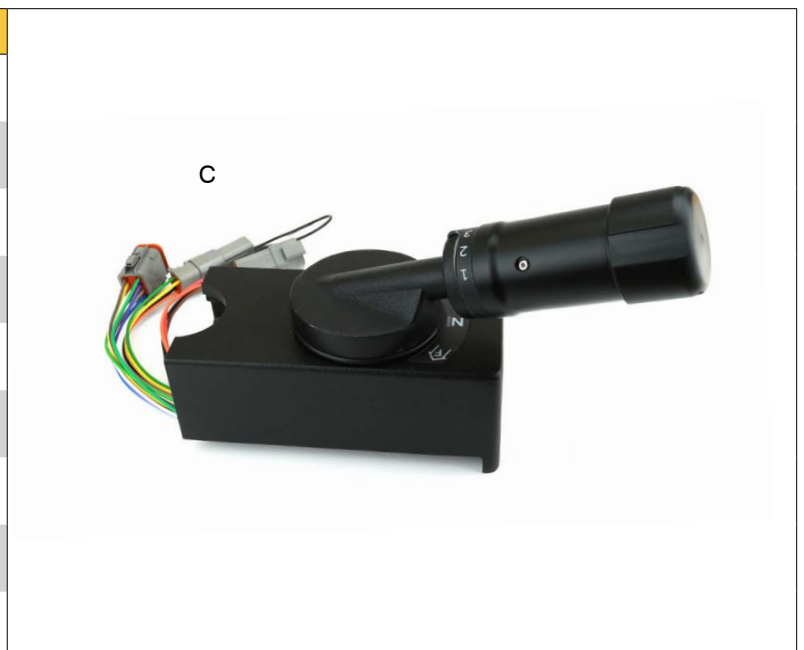

MOTORS GRP

Part No.	Description
2135268	MOTOR GRP
3119550	MOTOR GRP
2003252 (A)	MOTOR GRP

PUMPS GRP

Part No.	Description
3073063 (B)	PUMP GRP
2672755	PUMP GRP

CONTROL GRP

Part No.	Description
2995841	CONTROL GRP
4621017	CONTROL GRP
2995839 (C)	CONTROL GRP
2995840	CONTROL GRP
4621016	CONTROL GRP
4621014	CONTROL GRP
2739190	CONTROL GRP
3109354	CONTROL GRP
3109355	CONTROL GRP

Other Parts Now Available

Part No.	Description
7Y0574	BOLT
1541582	BOLT-HEX
9T3050	CYLINDER
6151-11-5710	GASKET
6150-11-4821	GASKET
6151-12-1810	GASKET HEAD
4190841	HARNESS
7Y1910	HOSE
2113028	INJECTOR
424-70-11922	PIN
5I8070	PIPE
1931393	RING
2034021	RING
6151-21-4161	SEAL
6150-11-8820	SEAL
6150-61-2540	SEAL
1449480	SEAL LIP T
6150-21-6450	SEAL O RING
1131504	SEAL O RING
1473046	SEAL O RING
4360521	SPRING-VALVE
1984781	WASHER
07155-01845	WEAR-RING