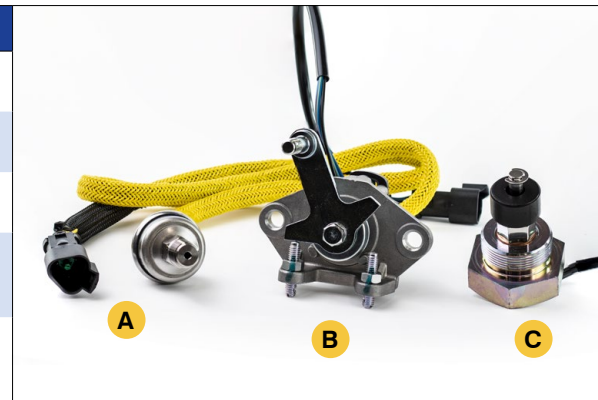

SENSORS FOR KOMATSU®

Part No.	Description	Application
6218-81-4111 (A)	SENSOR ASY	SA12V140, SA6D170E, SAA12V140E, SAA6D140E, SAA6D170E, SDA12V140E
7861-93-4040 (B)	SENSOR ANGLE	D155AX, D275A, D275AX, D375A, D475A, D475ASD, D85EX, D85MS, D85PX
7861-93-4550 (C)	SENSOR- LEVEL	D475A, SA12V170E, SAA12V140E, SDA12V140, SDA12V140E, WA500, WA600, WD600
7861-93-4520	SENSOR	BR380JG, BR580JG, D155A, D155AX, D275A, D375A, D475A, D475ASD, D85EX, D85MS, D85PX, DRAWBAR,, HD325, HD405, HD465, HD605, HD785, HM300, HM400, PC2000
20Y-979-6191	SENSOR TEMPERATURE	D155AX, D475A, D475ASD, D65EX, D65PX, HB205, HB215, HM300, HM400, KOMTRAX, PC1250, PC1250SP, PC138, PC138US, PC200, PC210, PC220, PC228, PC228US, PC240, PC290, PC300, PC360