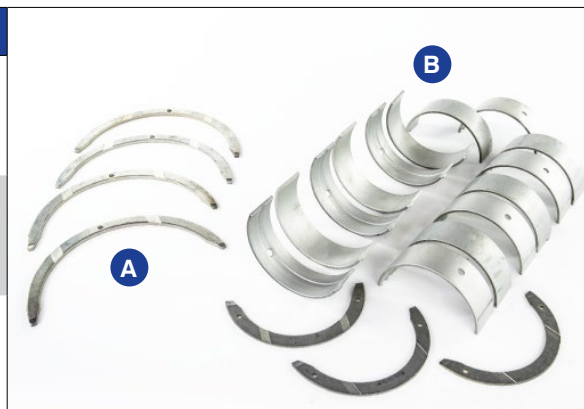

BEARINGS FOR KOMATSU®

| Part No. | Description | Application |
|-----------------------|------------------|---|
| 423-22-32870 | BEARING | D155A, D155AX, WA380, WA380Z, WA430 |
| 6162-23-8050 A | THRUST BEARING | S6D170, S6D170E, SA6D170, SA6D170E, SAA6D170E |
| 6136-21-8000 B | MAIN BEARING STD | 6D105, S6D105, SA6D110 |

BUSHINGS FOR KOMATSU®

| Part No. | Description | Application |
|-----------------------|---------------------------|--|
| 207-32-51140 | BUSHING, REGULAR KOMATSU® | 430FX, 430FXL, BR550JG, BR580JG, PC220LL, PC250, PC250HD, PC270, PC290, PC300, PC308, PC350, PC360 |
| 21N-70-12170 C | BUSHING KOMATSU® | BR580JG, PC1250, PC1250SP |

VALVE SEAL FOR KOMATSU®

| Part No. | Description | Application |
|-----------------------|---------------------------|-------------|
| 6754-41-4540 D | SEAL, VALVE STEM KOMATSU® | 35, 45, 55 |

* Other part no. not included in the list are available. Please contact your sales representative if you have any questions. Part Numbers are used for reference purposes only. Komatsu® is the registered trademark of Komatsu Ltd.