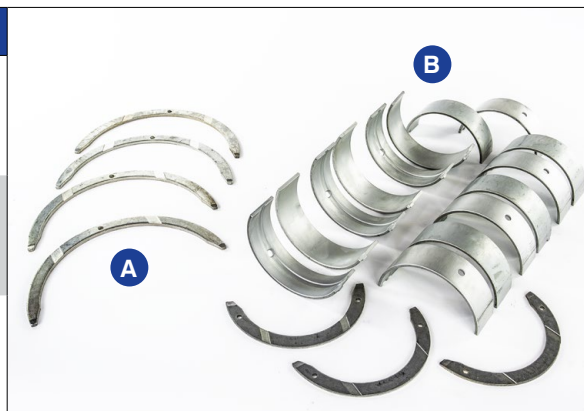

BEARINGS FOR KOMATSU®

Part No.	Description	Application
423-22-32870	BEARING	D155A, D155AX, WA380, WA380Z, WA430
6162-23-8050 A	THRUST BEARING	S6D170, S6D170E, SA6D170, SA6D170E, SAA6D170E
6136-21-8000 B	MAIN BEARING STD	6D105, S6D105, SA6D110

BUSHINGS FOR KOMATSU®

Part No.	Description	Application
207-32-51140	BUSHING, REGULAR KOMATSU®	430FX, 430FXL, BR550JG, BR580JG, PC220LL, PC250, PC250HD, PC270, PC290, PC300, PC308, PC350, PC360
21N-70-12170 C	BUSHING KOMATSU®	BR580JG, PC1250, PC1250SP

VALVE SEAL FOR KOMATSU®

Part No.	Description	Application
6754-41-4540 D	SEAL, VALVE STEM KOMATSU®	35, 45, 55