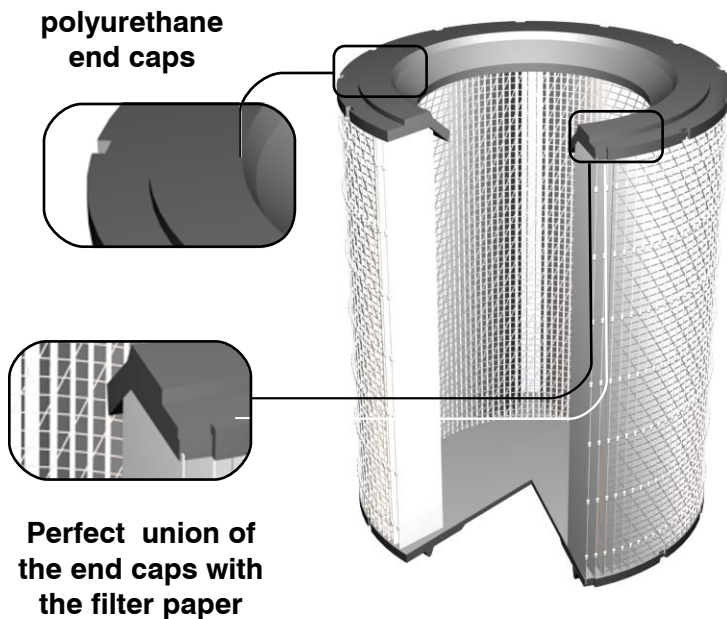

* Other part no. not included in the list are available. Please contact your sales representative if you have any questions. Part Numbers are used for reference purposes only