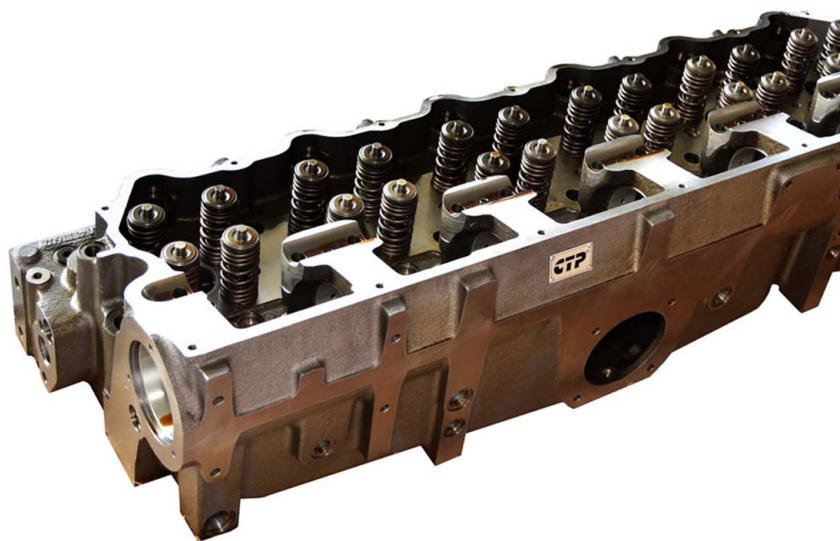

## Top Performance

Ready to install on your engine and no core is required.

# CYLINDER HEADS

## New CTP Manufactured Diesel Cylinder Heads for your equipment

CTP stocks diesel cylinder heads for a huge array of applications, including the latest C-Series engines. Our cylinder heads are CNC machined to exact specifications using premium materials and state-of-the-art manufacturing to ensure the quality of every casting.

We also offer **complete Cylinder Heads fully built**, ready to install. The heads are assembled using blueprinting methods; where all the parts and components are checked for fitment prior to assembly. All our cylinder heads are checked for dimensional accuracy, straightness and surface finish. The valve seats are micro finished and the assembled cylinder heads are vacuum leak tested to assure a positive valve to seat seal.