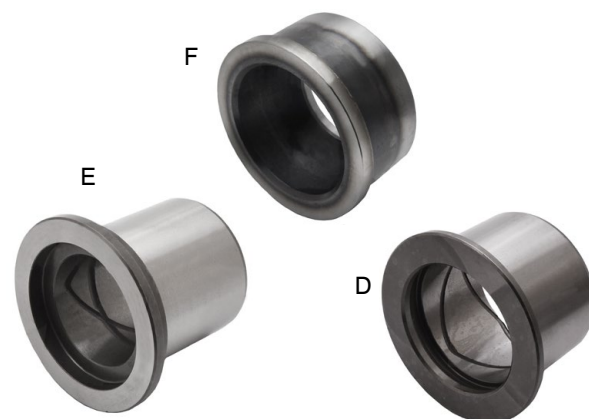

SHOE TRACK

Part No.	Description	Application
1967839 (A)	SHOE TRACK 36"	D6H, D6R, D6R II, D6R III, D6T, D6T LGP, D6T XL

PINS

Part No.	Description	Application
207-70-61192	PIN KOMATSU®	PC240, PC300, PC350, PC360, PC390
421-70-31950	PIN KOMATSU®	WA450, WA470, WA480
4684071 (B)	PIN AS	793F, 785D

RUBBER TRACKS

Part No.	Description	Application
300X52.5X86 (C)	RUBBER TRACK	GENERAL
300X52.5NX84	RUBBER TRACK	GENERAL

BUSHING KOMATSU®

Part No.	Description	Application
17A-50-42131 (D)	BUSHING KOMATSU®	D155A, D155AX
195-30-31221	BUSHING KOMATSU®	D375A
20X-70-22140 (E)	BUSHING KOMATSU®	PC100N, PC118MR, PC60, PC70, PC78US, PC88MR
175-78-61271	BUSHING KOMATSU®	CS360SD, D155A, D155AX, D155W, D275A, D275AX
144-60-15450	BUSHING KOMATSU®	BF60, D60A, D60E, D60P, D65A, D65E, D65EX, D65P
14X-71-12230 (F)	BUSHING KOMATSU®	D60P, D61E, D61P, D63E, D65E, D65P, D85E

Other Parts Now Available NEW NUMBERS

Part No.	Description
0686405	WASHER
0839527	SPACER
0875838	PLATE
0970832	SPACER
1242528	SPACER
1258254	GLASS
1295096	PULLEY-ALTERNATOR
1301433	SPACER
1395943	BOLT
1447090	CLIP-2 PIE
1539706	PLATE
1669314	BOLT-HEX H
1686890	CLIP
1903594	SHAFT-PLANET
2049734	SPACER
2051821	MOTOR GP-P
2097193	CARRIER PL
2175449	SPACER
2275716	PIN AS
2276105	BOOT
2306376	WASHER SPECIAL
2307362	CAP
2323198	IMPELLER-SEA WATER PUMP
2362314	PULLEY ASSEMBLY
2365925	WASHER-RET
2383307	DISC-CLUTCH
2383308	DISC-CLUTCH
2416049	MOUNT-RUBBER
2525127	MOTOR GP-P
2576254	PUMP GP-PISTON
2582354	BRACKET-LA
2592622	WASHER
2689709	GUIDE AS
2971546	CLIP
2982011	SPACER
3004868	KIT
3126145	ANGLE
3132545	ROTATING GP-PUMP
3142606	SEAL-BOOT
3186247	GUARD
3281884	TUBE-FILTE
3302646	PLATE
3324175	CAP AS.
3331207	IDLER ASSEMBLY-FLAT
3391911	BOLT-HEX HEAD
3418543	SEAL GP DUO CONE
3478062	HINGE
3485434	IDLER ASSEMBLY
3572680	ORIFICE
3788474	SHAFT-PINION 13T
3854572	SEAL GP-DUO CONE