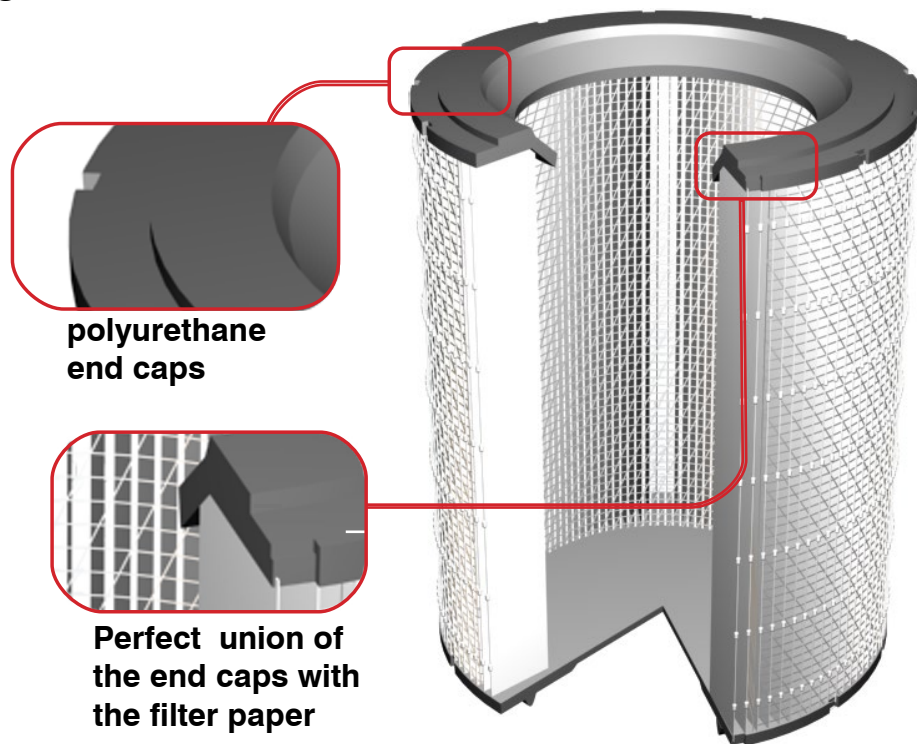

## CTP Primary & Secondary Air Filters

The open and closed end caps are fabricated using a polyurethane material that is highly elastic, and provides a high resistance to vibration and impact. The perfect union of the end caps with the filter paper element makes for uniform seal, that does not permit any bypass of incoming air between these surfaces. The end caps are adhered to the filter element chemically with a soft elastic material, providing the benefit of a perfect seal and assuring the flow of air through the filter medium.