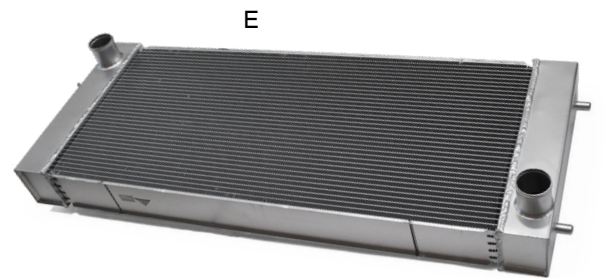

## CYLINDERS

Part No.	Description	Application
2689437	CYLINDER GP-TILT	924G, 924GZ, 924H, 924HZ
2143729	CYLINDER AS	416E, 416F
5096996	CYLINDER GP-SIDESHIFT	14, 14M, 16, 16M, 18, 18M
1006174 (A)	CYLINDER GP-ANGLING	30/30, 517, D4H, D4H XL, D4HTSK II, D4HTSK III
2836118	CYLINDER GP-BUCKET	311C, 312C L, 314C, 320C, 320D, 322C, 324D, 324D L, 325D L, 329D L

## BEARINGS

Part No.	Description	Application
06124-02020	BEARING KOMATSU®	D31EX, D39EX, D39PX
8E8277	BEARING INNER	518C, 528B, 530B, 966K, 966M XE, 972M XE
1269340	BEARING-CYLINDRICAL	CP-433C, CP-44, CP-533E, CP-54B, CP-56, CP-64, CP-663E, CP-68B, CP-74B, CP-76, CS-423E, CS-431C, CS-433E, CS-531C, CS-533C
2405920 (B)	BEARING AS-SPECIAL	D11R, D11T
1218167 (C)	BEARING-TAPERED ROLLER	M315, M315C, M315D, M316C, M316D, M317D 2, M318, M318C, M318C MH, M318D, M318D MH, M322C, M322D, M322D MH
1434512	CONE	834G, 834H, 834K, 836G, 836H, 836K, 986H, 988G, 988H, 988K, AD55
6Y0942	CONE	518, 518C, PM-201, PM-465, PM-565B
1262522 (D)	CONE-SPECIAL ROLLER BEARING	814B, 815B, 816B, 966D, AD45B, AD55, AD55B, AD60

## RADIATOR ASSEMBLY FOR KOMATSU®

Part No.	Description	Application
423-03-41110 (E)	RADIATOR ASSY KOMATSU®	WA380
21N-03-41110	RADIATOR CORE ASSEMBLY KOMATSU®	PC1250, PC1250SP

### NEW NUMBERS

Part No.	Description
1428731	WHEEL AS
1559148	SEAL O RING
1725210	PUMP GP-IN
2019701	SEAL O RING
2238396	WHEEL GP-IDLER
2407790	MOTOR GP-P
2958613	COOLER OIL
3579283	SEAL D RING
3673932	SEAL BUFFER
3673933	SEAL U CUP
3673961	SEAL U CUP
3736967	COUPLER AS-QUICK (MALE)
1653933	BOLT
2379354	RACE SPL T
2390238	BELT SERPENTINE
2405921	RACE-SPL R
2767391	GEAR
2905792	SPEED SENSOR
2941729	GEAR AS
3166948	PIN
3412143	RADIATOR CAP
3764075	CRANKSHAFT
3832735	DISC FRICTION
4685119	CRANKSHAFT
5L5012	VEE BELT SET 2
9G8976	RING
9J5542	PISTON