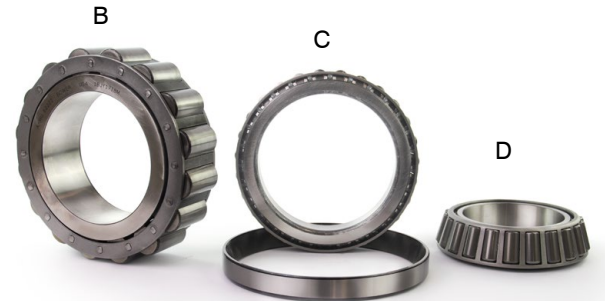

## CYLINDERS

Part No.	Description	Application
2689437	CYLINDER GP-TILT	924G, 924GZ, 924H, 924HZ
2143729	CYLINDER AS	416E, 416F
5096996	CYLINDER GP-SIDESHIFT	14, 14M, 16, 16M, 18, 18M
1006174 (A)	CYLINDER GP-ANGLING	30/30, 517, D4H, D4H XL, D4HTSK II, D4HTSK III
2836118	CYLINDER GP-BUCKET	311C, 312C L, 314C, 320C, 320D, 322C, 324D, 324D L, 325D L, 329D L

## BEARINGS

Part No.	Description	Application
06124-02020	BEARING KOMATSU®	D31EX, D39EX, D39PX
8E8277	BEARING INNER	518C, 528B, 530B, 966K, 966M XE, 972M XE
1269340	BEARING-CYLINDRICAL	CP-433C, CP-44, CP-533E, CP-54B, CP-56, CP-64, CP-663E, CP-68B, CP-74B, CP-76, CS-423E, CS-431C, CS-433E, CS-531C, CS-533C
2405920 (B)	BEARING AS-SPECIAL	D11R, D11T
1218167 (C)	BEARING-TAPERED ROLLER	M315, M315C, M315D, M316C, M316D, M317D 2, M318, M318C, M318C MH, M318D, M318D MH, M322C, M322D, M322D MH
1434512	CONE	834G, 834H, 834K, 836G, 836H, 836K, 986H, 988G, 988H, 988K, AD55
6Y0942	CONE	518, 518C, PM-201, PM-465, PM-565B
1262522 (D)	CONE-SPECIAL ROLLER BEARING	814B, 815B, 816B, 966D, AD45B, AD55, AD55B, AD60

## BEARING KIT

Part No.	Description	Application
3532748 (F)	KIT-BEARING (ROD)	C3.3

### NEW NUMBERS

Part No.	Description
1428731	WHEEL AS
1559148	SEAL O RING
1725210	PUMP GP-IN
2019701	SEAL O RING
2238396	WHEEL GP-IDLER
2407790	MOTOR GP-P
2958613	COOLER OIL
3579283	SEAL D RING
3673932	SEAL BUFFER
3673933	SEAL U CUP
3673961	SEAL U CUP
3736967	COUPLER AS-QUICK (MALE)
1653933	BOLT
2379354	RACE SPL T
2390238	BELT SERPENTINE
2405921	RACE-SPL R
2767391	GEAR
2905792	SPEED SENSOR
2941729	GEAR AS
3166948	PIN
3412143	RADIATOR CAP
3764075	CRANKSHAFT
3832735	DISC FRICTION
4685119	CRANKSHAFT
5L5012	VEE BELT SET 2
9G8976	RING
9J5542	PISTON