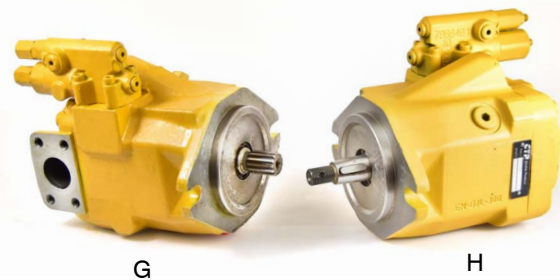

Pump Gr

Part No.	Description	Machine Model
2545145 (G)	PUMP GRP	938H
1912942 (H)	PUMP GRP	950G, 962G, IT62