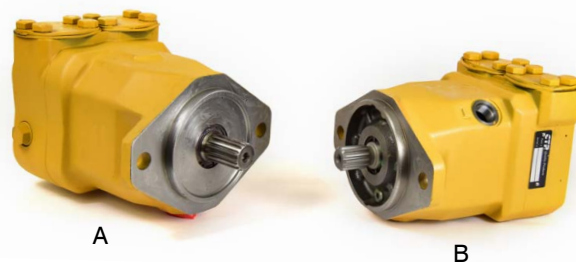

## Motor Gp

Part No.	Description	Machine Model
1368869 (A)	MOTOR GRP	CS563D, CS531
1559107 (B)	MOTOR GRP	330D, 345B

## Damper As

Part No.	Description	Machine Model
6G6500	DAMPER A	777, 789, 785B, 793B
8N5469 (C)	DAMPER AS	D5, 3306

## Pump Gr

Part No.	Description	Machine Model
2545145 (G)	PUMP GRP	938H
1912942 (H)	PUMP GRP	950G, 962G, IT62

Part No.	Description
7T8890	PUMP AS WASHER
2545145	Pump Grp
1912942	Pump Grp
3316025	Ring Piston
6G6273	Ring Seal
1458460	Ring Seal
1022385	Shaft
1032782	Spring
1343592	Turbo
7N2495	Turbo
1981845	Turbo
1865147	Wear Ring
1410709	Wear Ring