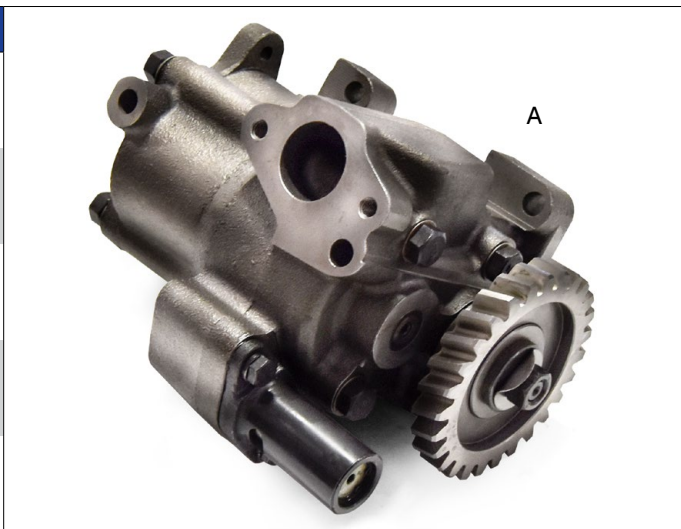

KOMATSU® OIL PUMP ASS'Y

Part No.	Description
6128-52-1013 (A)	S6D155, SA6D155
6136-52-1100	6D105, S6D105, S6D110, SA6D110
6221-51-1100	EGS160, EGS190, PC300, S6D108, SA6D108, WA380
6240-51-1100	SA6D170E, SAA6D170E, WA600
6620-51-1000	SA6D108

DRIVE SHAFTS

Part No.	Description
1334799	SHAFT for D6R, D6R II, D6R III, D6T
1356160	SHAFT-SUN GEAR for D6M
3412831 (B)	SHAFT-DRIVE for 320D
2590832	SHAFT-DRIVE for 330D, 336D, 336E

GEARS

Part No.	Description
3009605	GEAR-PLANETARY for 953D, 963D
2064225	GEAR AS of D8T, D9T
9P3709	GEAR-SUN of D6H, D6R, D6T, D7H, D7R, D8N, D8R
9S6894 (C)	GEAR of 910, 931B

Other Parts Now Available

NEW NUMBERS

Part No.	Description
0145645	BALL
1260559	BOLT
1467986	SHIM (3.18-MM THK)
1518282	PLATE
1631135	SPRING AIR
1644220	PISTON-CLUTCH
1716348	CARRIER
1789566	SPRING-PISTON
1888640	VALVE-INLET
2093424	YOKE
2099770	RETAINER
2126681	SEAL
2276100	STOPPER
2457831	SENSOR AS-TEMPERATURE
2702002	MOUNT RUBBER
2702003	MOUNT RUBBER
2796640	PAD
2835927	WEAR RING
2872115	GAGE AS-OI
3009605	GEAR-PLANETARY
3215720	PISTON-CLUTCH
3308197	SEAL O RING
3418236	GAGE-OIL
3678137	SEAL
3735829	ROD AS
3751442	RING RETAINER
3769707	FILTER OIL
1T0657	PLATE
1T0681	CAM
1T0802	CARRIER
1T0867	PLATE
1T1336	HUB-IMPELLER
1T1392	COVER
1T1590	RACE
1T1607	SPIDER
1T2080	HOUSING ROTATING
2W4246	ELEMENT A
4359546	VALVE-EXHAUST
4T8090	BIT-END LH
6K2430	SEAL, LIP TYPE
6Y4618	SHAFT DRIVE
8E8162	SLEEVE
9T2000	SPACER KIT (12PCS)
AST8095	BASE 1/2-20 UNF