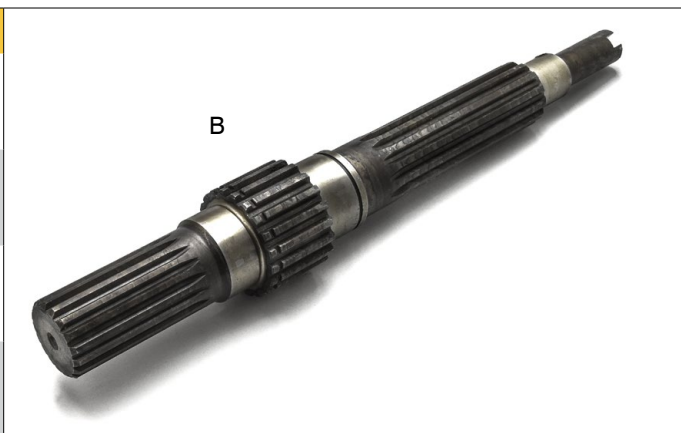

KOMATSU® OIL PUMP ASS'Y

Part No.	Description
6128-52-1013 (A)	S6D155, SA6D155
6136-52-1100	6D105, S6D105, S6D110, SA6D110
6221-51-1100	EGS160, EGS190, PC300, S6D108, SA6D108, WA380
6240-51-1100	SA6D170E, SAA6D170E, WA600
6620-51-1000	SA6D108

DRIVE SHAFTS

Part No.	Description
1334799	SHAFT for D6R, D6R II, D6R III, D6T
1356160	SHAFT-SUN GEAR for D6M
3412831 (B)	SHAFT-DRIVE for 320D
2590832	SHAFT-DRIVE for 330D, 336D, 336E

GEARS

Part No.	Description
3009605	GEAR-PLANETARY for 953D, 963D
2064225	GEAR AS of D8T, D9T
9P3709	GEAR-SUN of D6H, D6R, D6T, D7H, D7R, D8N, D8R
9S6894 (C)	GEAR of 910, 931B

Other Parts Now Available

NEW NUMBERS

Part No.	Description
0145645	BALL
1260559	BOLT
1467986	SHIM (3.18-MM THK)
1518282	PLATE
1631135	SPRING AIR
1644220	PISTON-CLUTCH
1716348	CARRIER
1789566	SPRING-PISTON
1888640	VALVE-INLET
2093424	YOKE
2099770	RETAINER
2126681	SEAL
2276100	STOPPER
2457831	SENSOR AS-TEMPERATURE
2702002	MOUNT RUBBER
2702003	MOUNT RUBBER
2796640	PAD
2835927	WEAR RING
2872115	GAGE AS-OI
3009605	GEAR-PLANETARY
3215720	PISTON-CLUTCH
3308197	SEAL O RING
3418236	GAGE-OIL
3678137	SEAL
3735829	ROD AS
3751442	RING RETAINER
3769707	FILTER OIL
1T0657	PLATE
1T0681	CAM
1T0802	CARRIER
1T0867	PLATE
1T1336	HUB-IMPELLER
1T1392	COVER
1T1590	RACE
1T1607	SPIDER
1T2080	HOUSING ROTATING
2W4246	ELEMENT A
4359546	VALVE-EXHAUST
4T8090	BIT-END LH
6K2430	SEAL, LIP TYPE
6Y4618	SHAFT DRIVE
8E8162	SLEEVE
9T2000	SPACER KIT (12PCS)
AST8095	BASE 1/2-20 UNF