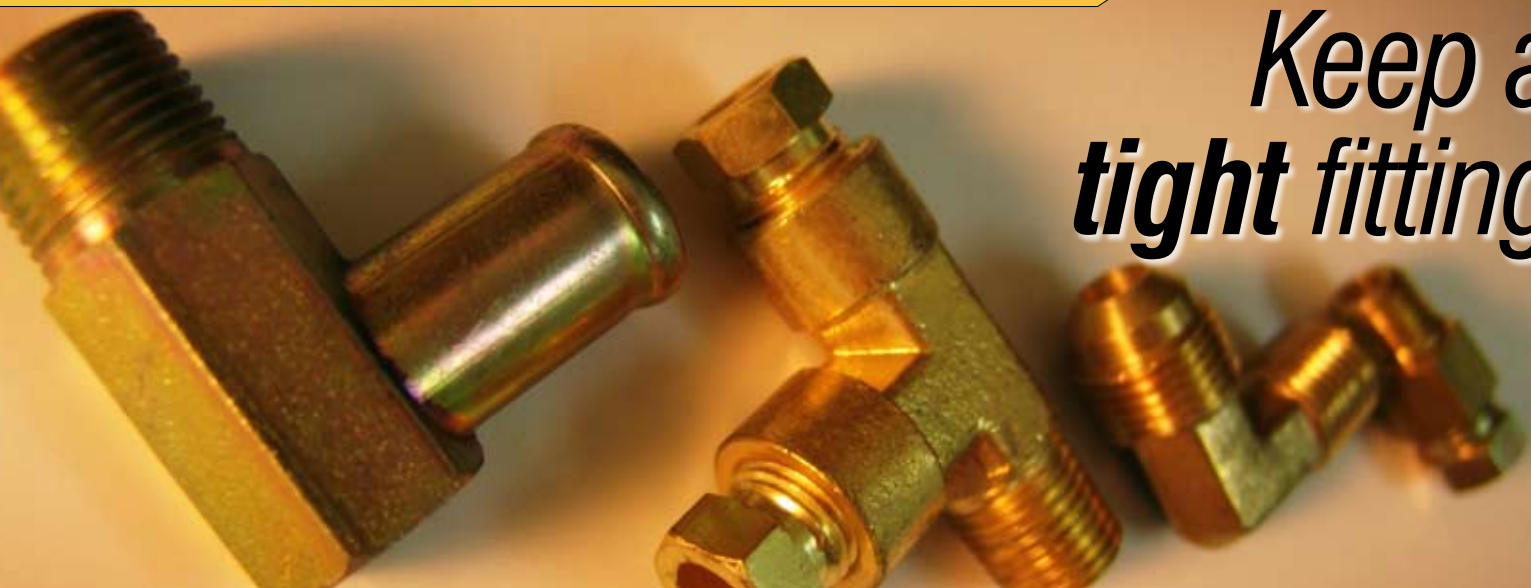

New CTP Replacement Parts for Heavy Equipment

## CTP FILTER & FLUID GREASE FITTINGS

*Keep a  
tight fitting*

Part No.	Description
3B8686	30°
4H3947	30°
7K6462	30°
3B8485	45°
6M7476	45°
9L5125	45°
9R3171	45°
3B8486	60°
3B8487	60°
306816	90°
1H7922	90°
2D1683	90°
2N1287	90°
2N3378	90°
3B8488	90°
3B8998	90°
3B9406	90°
3B9408	90°
3E4053	90°
3K3415	90°
3K7928	90°