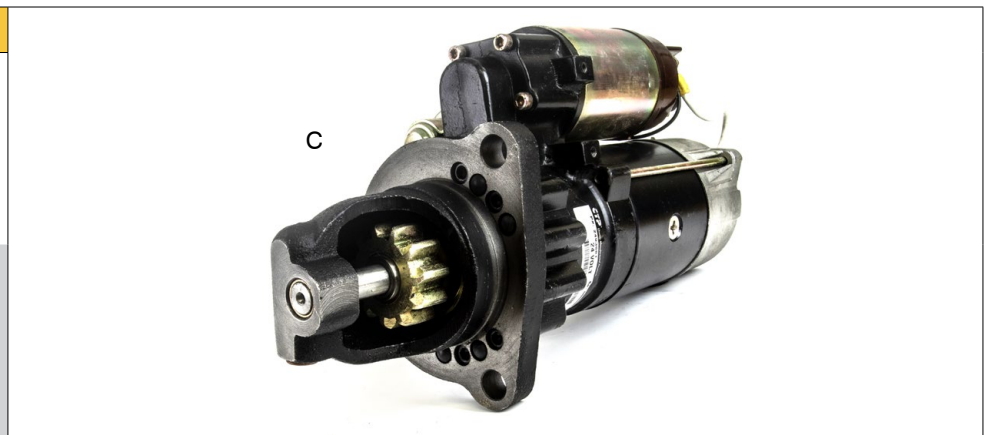

BLOWER ASSY

Part No.	Description
2172815 (A)	BLOWER ASSY
3227212 (B)	BLOWER ASSY

MOTOR GP (STARTER)

Part No.	Description
2493681 (C)	MOTOR GP
3487651	MOTOR GP

DISCS FOR KOMATSU®

Part No.	Description
195-22-11211 (D)	DISC
19M-15-12721	DISC
144-10-12150 (E)	DISC
423-33-31240	DISC
561-15-42721	DISC
195-22-13341	DISC
175-22-11140	DISC
566-15-72710	DISC
23S-15-12720	DISC
714-07-19720	DISC

Other Parts Now Available

NEW NUMBERS

Part No.	Description
0897342	SHIM 0.75MM
1023927	MUFFLERS
1081554	BEARING SLEEVE
1117605	BEARING
1290360	BODY A PISTON
1350013	PIN
1357935	SEAL O RING
1387426	PIN
1394782	STUD
1474834	MOTOR A 24 VOLT
1475529	SEAL
1559010	BEARING-CONE
1723052	PIN
1767187	SLEEVE-TAP
1843384	PIN
1845392	SEAL-PRESS
1854590	LQ GASKET
1998210	SLEEVE
2012910	PIN
2031778	PIN
2128281	SUPPORT-CARR ROLLER
2163450	SENSOR GRP
2169718	GEAR RING
2220841	CABLE AS.
2237519	DIS-FRICTION
2323121	NUT-HEX
2399940	PIN
2487822	LINK
2495292	HARNES AS
2655007	HOSE
2P1465	GASKET
2W1141	BEARING-ROLLER
3034231	CABLE AS.
3081249	ARM AS-WIPER
3149959	PISTON-STD
3164811	WASHER
3200564	ACCUMULATOR
3241155	PIN AS
3244157	MUFFLERS
3278945	CABLE AS.
3289650	PIN-6
3292587	RING-BACKUP
3309675	PIN AS-B
3334757	PIN AS
3369369	SOCKET AS (RH)
3399833	PIN AS
3474977	PIN ASSY

Part No.	Description
3475087	PIN AS
3512182	BEARING WEAR
3664909	PLATE-RETA
3744658	BEARING SLEEVE
3802571	PIN-B-C
3844371	SEAL U CUP
3845429	PIN-E
3977327	PIN AS
3I1265	FILTER
3T8459	BEARING
4265377	LAMP-REAR LENS
4436838	STRIP-WEAR
4436839	STRIP-WEAR
4B2632	GASKET
4D6589	STUD
4E8152	PIN
4N3927	AIR COMPRESSOR
8F4028	SPACER
8P8929	BUSHING
9U8468	GUARD ASSY