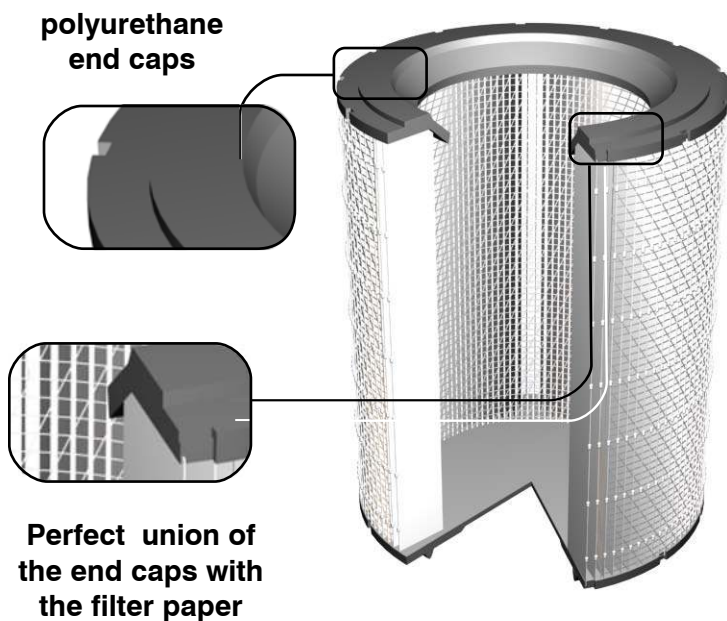

* Other part no. not included in the list are available. Please contact your sales representative if you have any questions. Part Numbers are used for reference purposes only